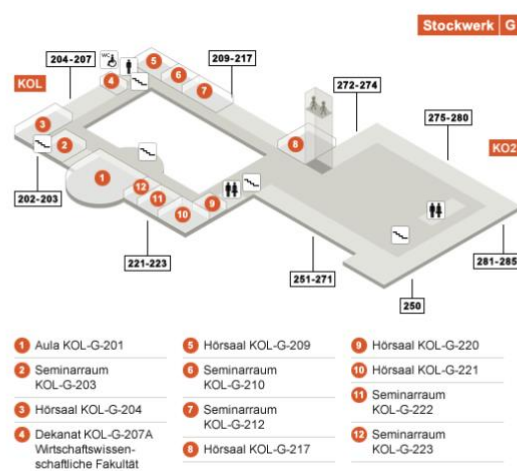

Growing up in Science – Directions

Date: 8th (online) & 9-11th March 2022 (Rämistrasse 71, 8006 Zürich)

Location: University of Zürich, City Campus, Rämistrasse 71, 8006 Zürich

Rooms: KO2-F-152 and KO2-G-275

2. From ETH/Universitätsspital, walk up to Rämistrasse, take a right, and follow the road for approximately 5 minutes. You will pass the University Hospital Zürich (Universitätsspital Zürich), on the left with respect to direction of travel, and the Swiss Federal Institute of Technology in Zürich (ETH), on the right with respect to direction of travel. The entrance to the University of Zürich Main Building (red dot on map below) lies at the intersection of Gloriastrasse and Rämistrasse and will be on the right side of the street with respect to direction of travel.

From the UZH Main Building Entrance to the Registration Room (KO2-G-275)

When you enter the main building (floor E), members of the organizing committee will be present to provide directions to registration. You must climb two flights of stairs to gain floor G, then make your way around corridor towards the elevators. Walk past the elevators, take a left and follow the hallway to registration. See the map below for a map of floor G.

From the UZH Main Building Entrance to the conference room (KO2-F-152)

When you enter the UZH main building, you will be on floor E. Climb one flight of stairs to gain floor F. Make your way around the corridor towards the elevators. Follow the hallway towards KO2-F-152, which will be on the right side of your direction of travel. It is marked as 15 on the map below.