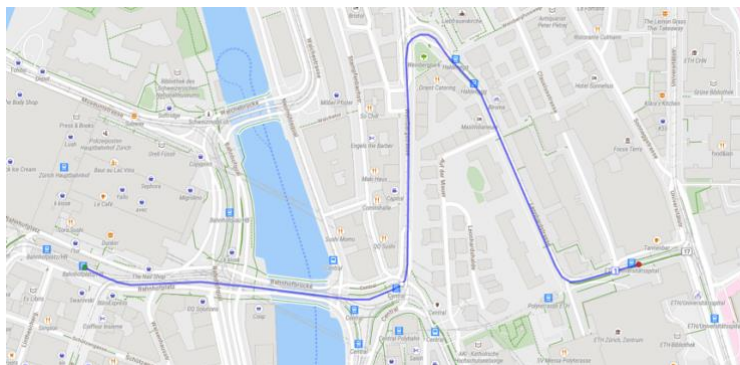

Growing up in Science – Directions

Date: 8th (online) & 9-11th March 2022 (Rämistrasse 71, 8006 Zürich)

Location: University of Zürich, City Campus, Rämistrasse 71, 8006 Zürich

Rooms: KO2-F-152 and KO2-G-275

<https://www.uzh.ch/cmsssl/en/about/info/sites/city.html>

Public Transport from Zürich Main Station (Zürich HB)

1. If you are travelling via public transport through Zürich Main Station (Zürich Hauptbahnhof), take tram #10 from Bahnhofplatz/HB to ETH/Universitätsspital (approximately 11 minutes).

2. From ETH/Universitätsspital, walk up to Rämistrasse, take a right, and follow the road for approximately 5 minutes. You will pass the University Hospital Zürich (Universitätsspital Zürich), on the left with respect to direction of travel, and the Swiss Federal Institute of Technology in Zürich (ETH), on the right with respect to direction of travel. The entrance to the University of Zürich Main Building (red dot on map below) lies at the intersection of Gloriastrasse and Rämistrasse and will be on the right side of the street with respect to direction of travel.

From Zürich Airport

If you are travelling through Zürich Airport, take tram #10 from Zürich Flughafen, Bahnhof to ETH/Universitätsspital (approximately 30 minutes). Then follow step 2. explained above.