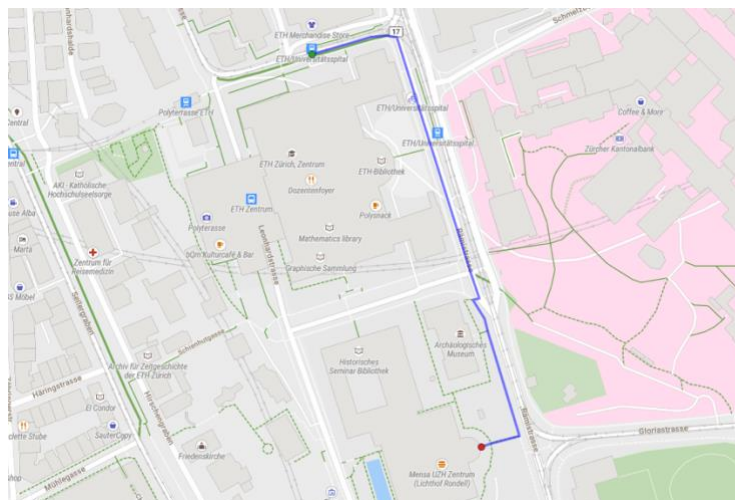

Growing up in Science – Directions

Date: 8th (online) & 9-11th March 2022 (Rämistrasse 71, 8006 Zürich)

Location: University of Zürich, City Campus, Rämistrasse 71, 8006 Zürich

Rooms: KO2-F-152 and KO2-G-275

<https://www.uzh.ch/cmsssl/en/about/info/sites/city.html>

Public Transport from Zürich Main Station (Zürich HB)

1. If you are travelling via public transport through Zürich Main Station (Zürich Hauptbahnhof), take tram #10 from Bahnhofplatz/HB to ETH/Universitätsspital (approximately 11 minutes).

2. From ETH/Universitätsspital, walk up to Rämistrasse, take a right, and follow the road for approximately 5 minutes. You will pass the University Hospital Zürich (Universitätsspital Zürich), on the left with respect to direction of travel, and the Swiss Federal Institute of Technology in Zürich (ETH), on the right with respect to direction of travel. The entrance to the University of Zürich Main Building (red dot on map below) lies at the intersection of Gloriastrasse and Rämistrasse and will be on the right side of the street with respect to direction of travel.

From Zürich Airport

If you are travelling through Zürich Airport, take tram #10 from Zürich Flughafen, Bahnhof to ETH/Universitätsspital (approximately 30 minutes). Then follow step 2. explained above.